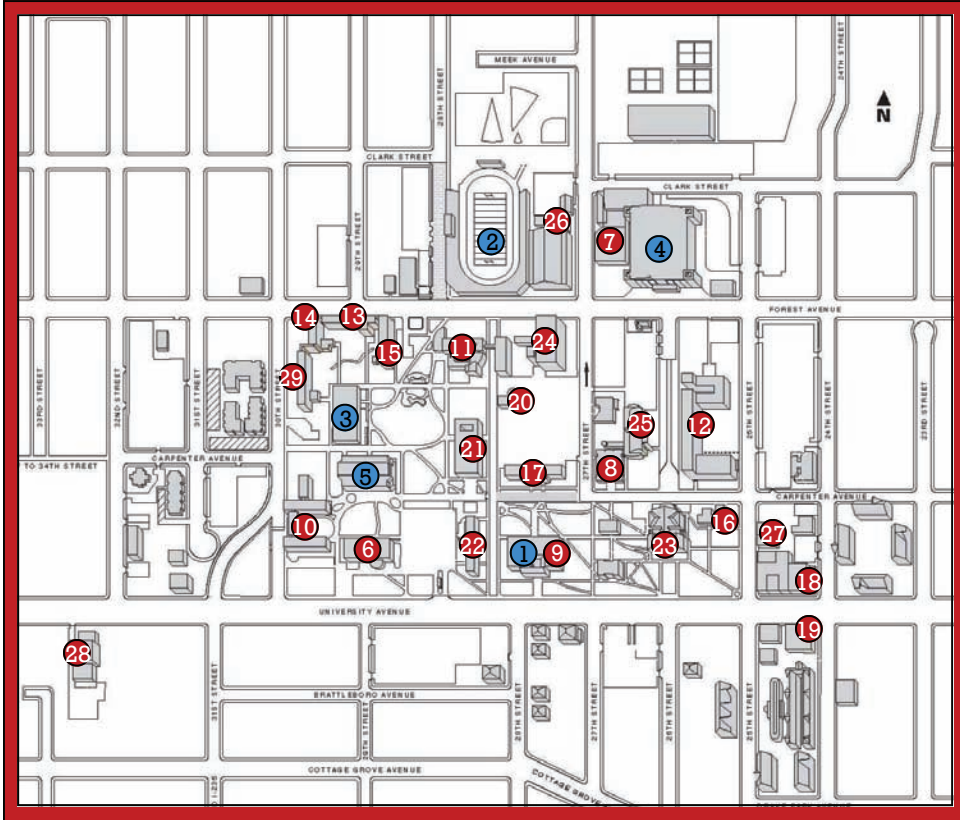

Drake Vending Map

Participating On-Campus Merchants

On-Campus Bulldog Bucks Merchants

- Cowles Library**
Cowles Café (Starbucks Coffee)
- Drake Stadium**
Concessions
- Hubbell Building**
Hubbell Dining Hall
Spike's Pizza & Sub Shop
Spike's C-Store
- Knapp Center**
Concessions
- Olmstead Building**
Olmsted Coffee Shop
Terrace Court Dining

Vending

Card Reader

Vending Machines with Card Readers (accepts credit card, cash, Bulldog Bucks)

- | | |
|--|--|
| <p>6. Aliber Hall (2)</p> <ul style="list-style-type: none"> • Snack, Coffee, Coke Bottles <p>7. Bell Center</p> <ul style="list-style-type: none"> • Snack <p>8. Cartwright Hall (2)</p> <ul style="list-style-type: none"> • Snack, Coffee, Coke Bottles | <p>9. Cowles Library</p> <ul style="list-style-type: none"> • Coffee <p>10. Goodwin-Kirk (2)</p> <ul style="list-style-type: none"> • Snack, Frozen <p>11. Harvey Ingram (2)</p> <ul style="list-style-type: none"> • Snack, Coffee <p>12. Harmon Fine Arts Center</p> <ul style="list-style-type: none"> • Coke Bottles |
|--|--|